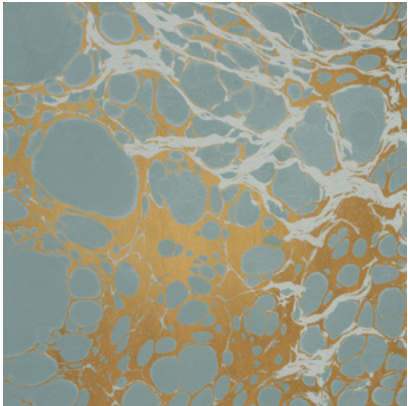

Calico

WABI

Tear Sheet

Wabi melds traditional marbling techniques with modern design.

CERULEAN

CLOUD

LAGOON

MINERAL

RIVER

ROSARIUM

TAUPE

Wabi Taupe

Suitable for residential and some commercial projects

COLOR
Taupe

ITEM
1015

CONTENT
Dutch Metal Leaf

PANEL WIDTH
34" / 864 mm trimmed

PANEL HEIGHT
132" / 3353 mm standard
192" / 4877 mm extended

REPEAT
Non-repeating

STOCK
Made to order

LEAD TIME
4 weeks to print

MINIMUM
1 panel

PRICE
Available upon request