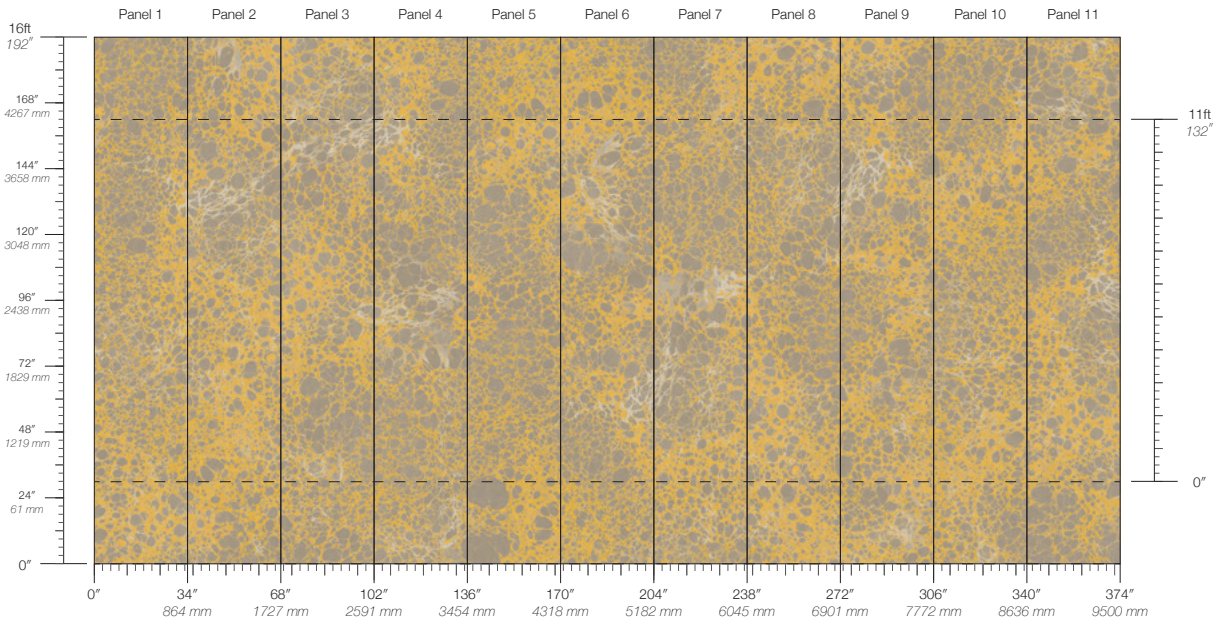

Wabi Taupe

Suitable for residential and some commercial projects

COLOR
Taupe

ITEM
1015

CONTENT
Dutch Metal Leaf

PANEL WIDTH
34" / 864 mm trimmed

PANEL HEIGHT
132" / 3353 mm standard
192" / 4877 mm extended

REPEAT
Non-repeating

STOCK
Made to order

LEAD TIME
4 weeks to print

MINIMUM
1 panel

PRICE
Available upon request

ORIGIN
USA

DETAILS
Custom options available

MAINTENANCE
Water-based cleanser

ENVIRONMENTAL
Formaldehyde Free
Heavy Metal Free
PVC Free

SPECS
Paper-backed metal leaf
7.2 oz per square yard
244 g per linear meter
Smooth metallic surface with
hand-applied leaf

TESTING
(US) ASTM E84 Adhered Class A
(EU) EN 15102 Class D-s3 / d2

CONTACT
sales@calicowallpaper.com
+1 718 243 1705
57 Lispenard Street
New York, NY 10013 USA

DISCLAIMER
Refer to our website to
see the full mural artwork.
Reference the physical sample
for color and texture. Panel
maps represent mural
artwork only.