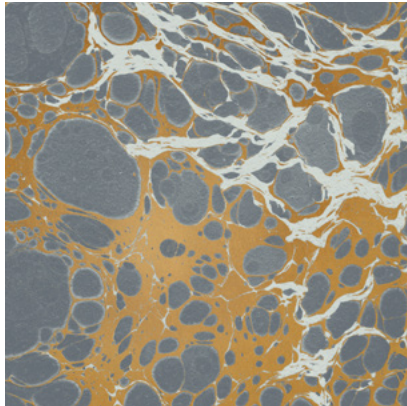

Calico

WABI

Tear Sheet

Wabi melds traditional marbling techniques with modern design.

CERULEAN

CLOUD

LAGOON

MINERAL

RIVER

ROSARIUM

TAUPE

Wabi Taupe

Suitable for residential and some commercial projects

COLOR
Taupe

ITEM
1015

CONTENT
Dutch Metal Leaf

PANEL WIDTH
34" / 864 mm trimmed

PANEL HEIGHT
132" / 3353 mm standard
192" / 4877 mm extended

REPEAT
Non-repeating

STOCK
Made to order

LEAD TIME
4 weeks to print

MINIMUM
1 panel

PRICE
Available upon request