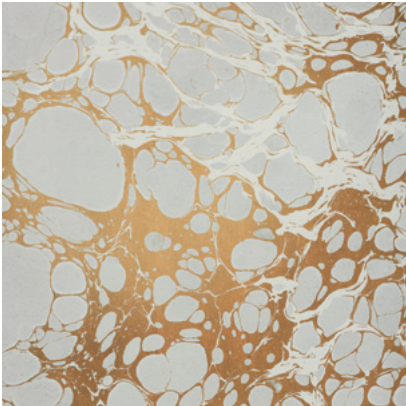

Calico

WABI

Tear Sheet

Wabi melds traditional marbling techniques with modern design.

CERULEAN

CLOUD

LAGOON

MINERAL

RIVER

ROSARIUM

TAUPE

Wabi Taupe

Suitable for residential and some commercial projects

COLOR
Taupe

ITEM
1015

CONTENT
Dutch Metal Leaf

PANEL WIDTH
34" / 864 mm trimmed

PANEL HEIGHT
132" / 3353 mm standard
192" / 4877 mm extended

REPEAT
Non-repeating

STOCK
Made to order

LEAD TIME
4 weeks to print

MINIMUM
1 panel

PRICE
Available upon request