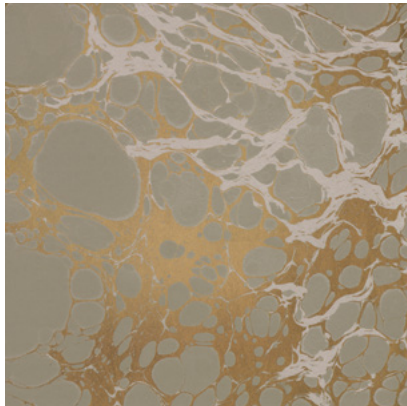

Calico

WABI

Tear Sheet

Wabi melds traditional marbling techniques with modern design.

CERULEAN

CLOUD

LAGOON

MINERAL

RIVER

ROSARIUM

TAUPE

Wabi Taupe

Suitable for residential and some commercial projects

COLOR
Taupe

ITEM
1015

CONTENT
Dutch Metal Leaf

PANEL WIDTH
34" / 864 mm trimmed

PANEL HEIGHT
132" / 3353 mm standard
192" / 4877 mm extended

REPEAT
Non-repeating

STOCK
Made to order

LEAD TIME
4 weeks to print

MINIMUM
1 panel

PRICE
Available upon request